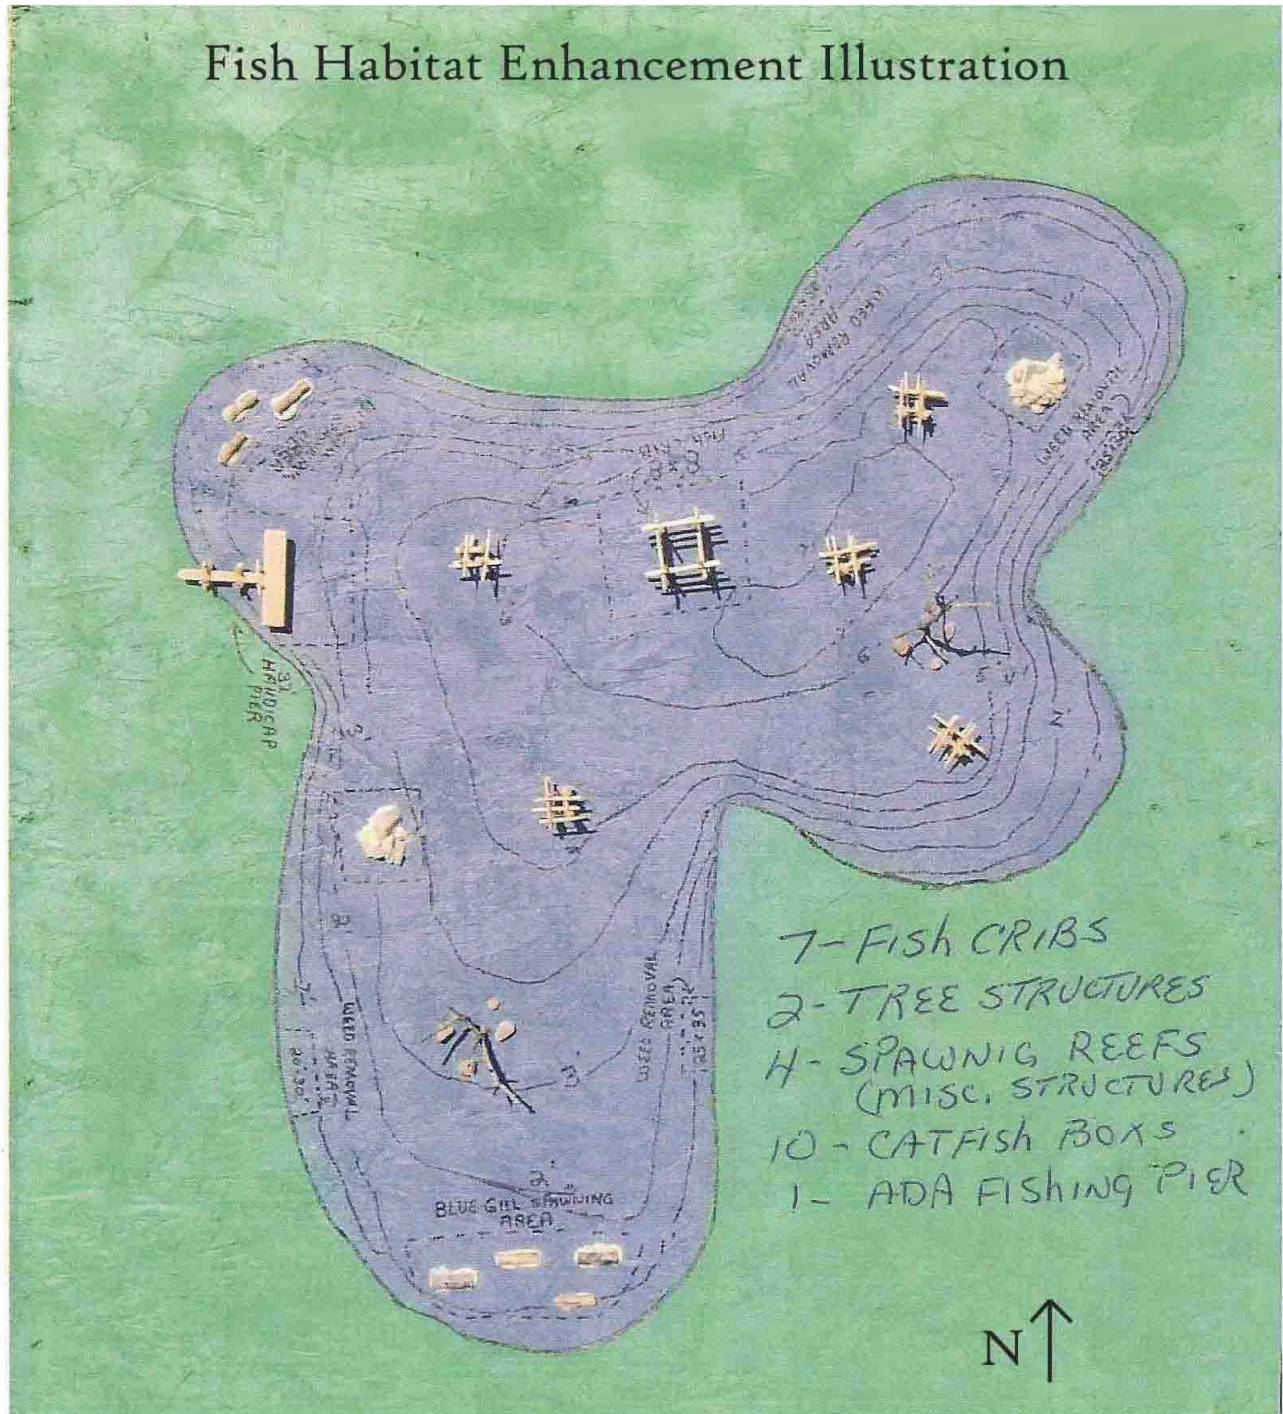

Lakeview Park Fishing Enhancement Project

Fish Habitat Enhancement Illustration

Lakeview Pond, 6300 Mendota Ave., Middleton, WI 53562