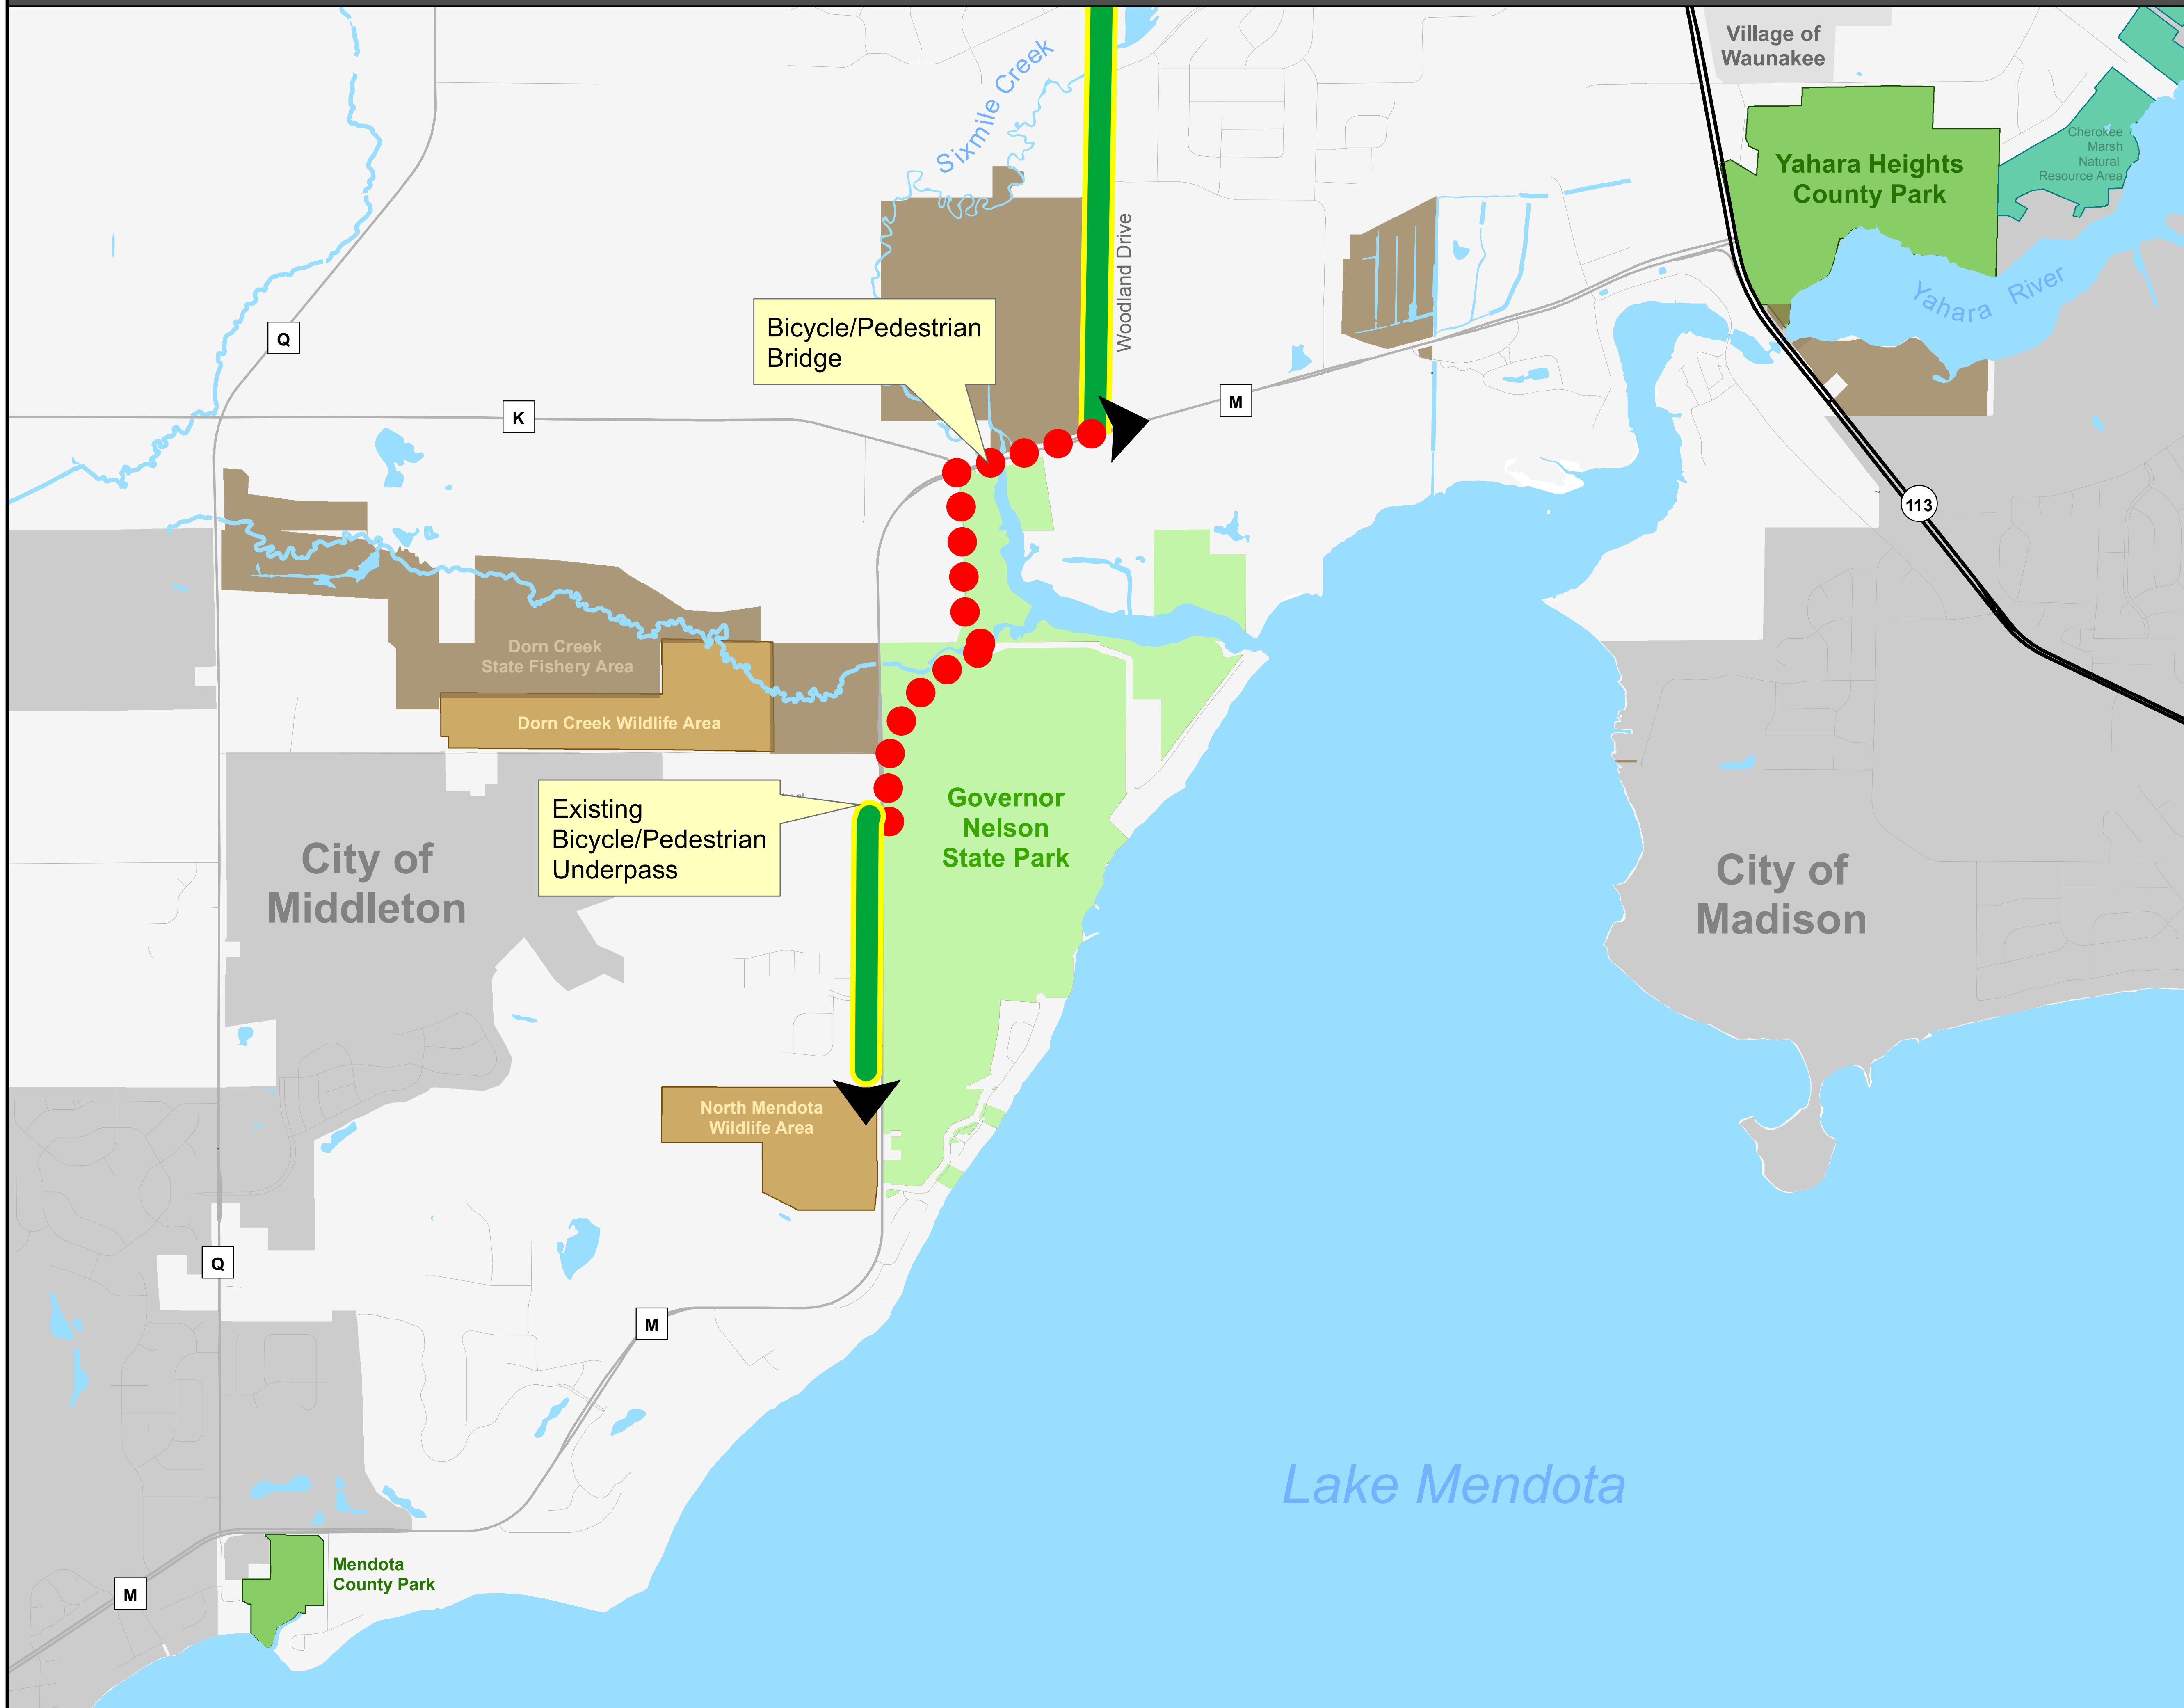

North Mendota Trail - Dane County Regional Bicycle/Pedestrian Trail Improvements

Completed Trail

Proposed Trail:
Woodland Drive to
Governor Nelson
State Park

Project Responsibility:
Westport/Waunakee/County
Project Timeline: 2020

Future Trail Phases to
Mendota and Yahara
Heights County Parks

0 0.25 0.5 0.75 Miles

Map Location in Dane County